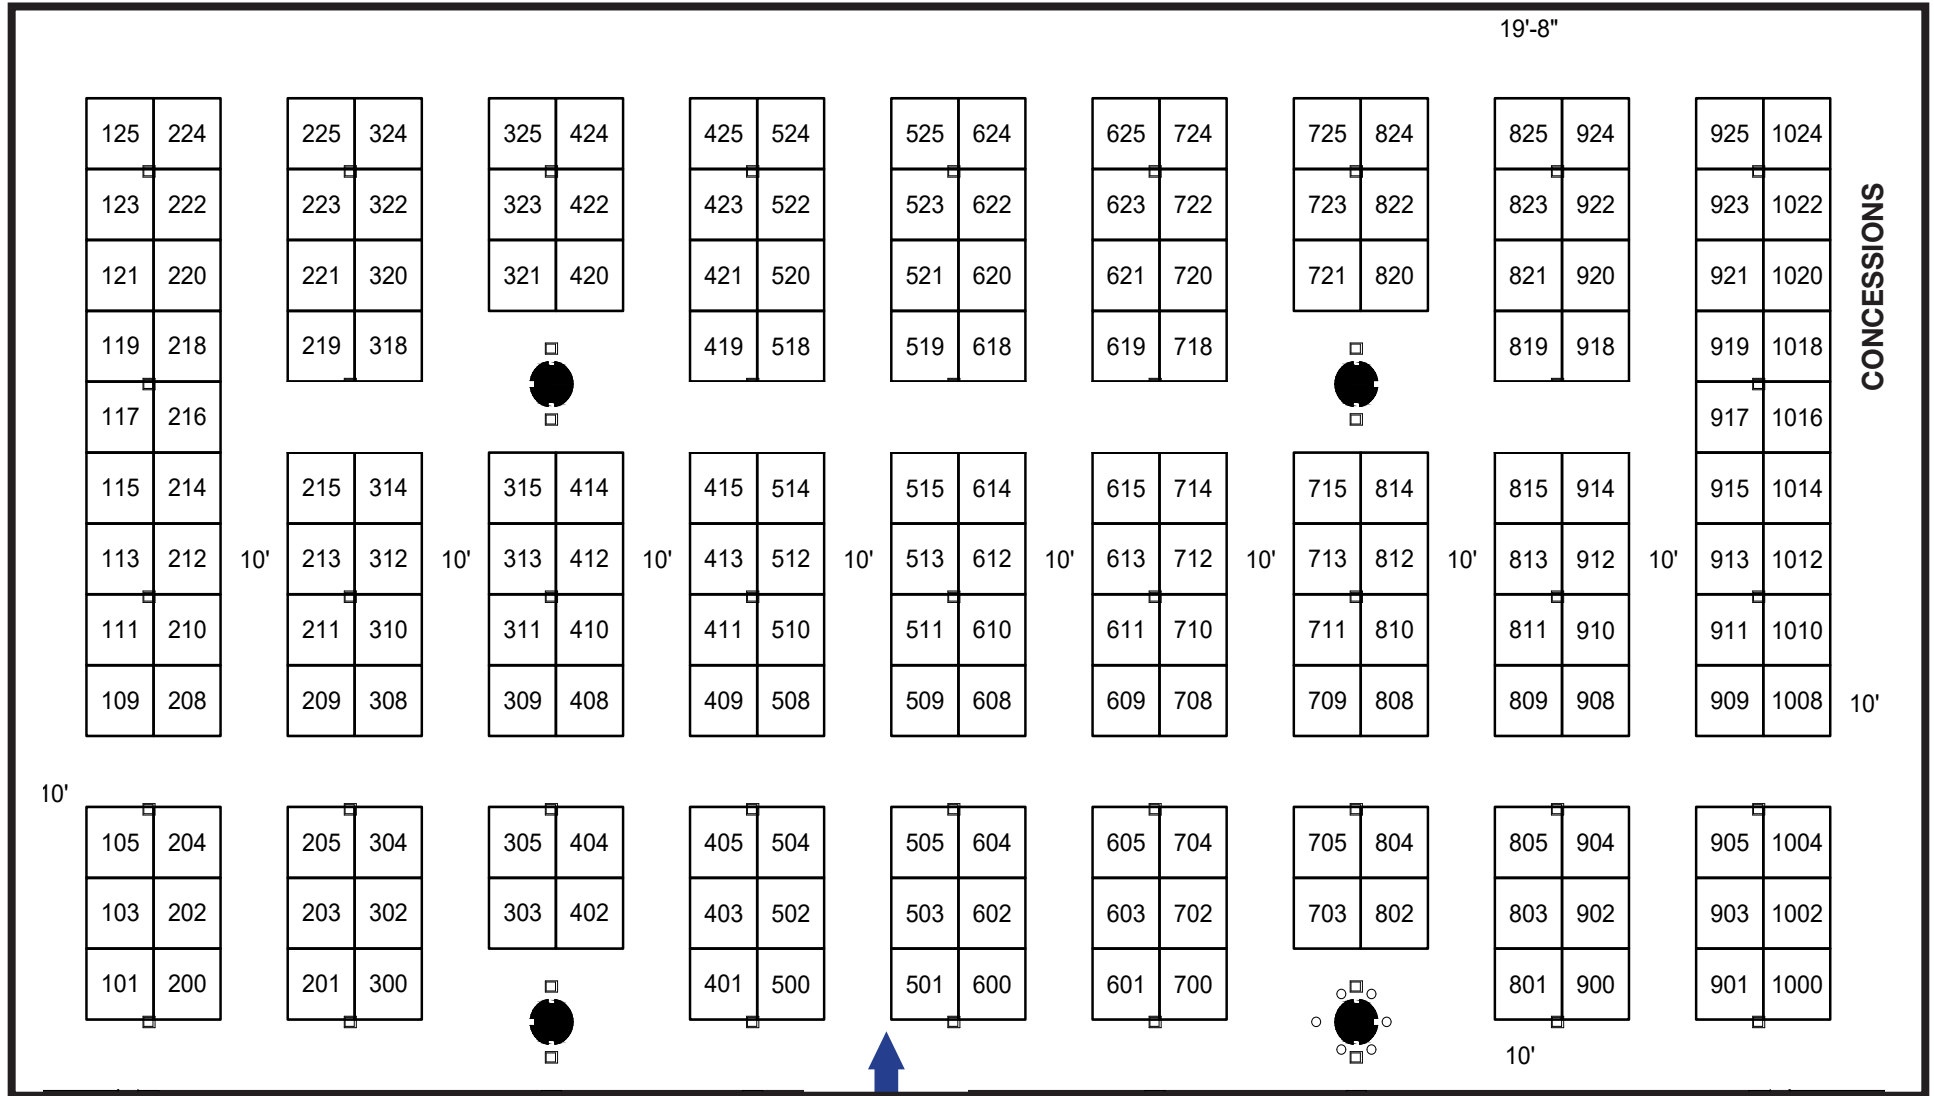

SAVANNAH HOME SHOW

Savannah Convention Center

Floor Plan

ENTRANCE

CONCESSIONS

Loading Dock